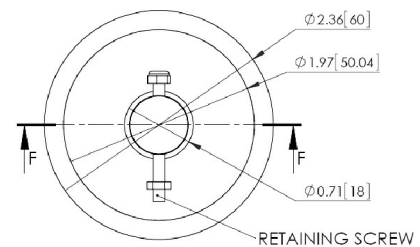

The LF series load feet is a self aligning rubber foot, combining excellent load introduction.

01. SB38-LF : SB38 LOAD FOOT

Dimensions :

Material Construction : Natural Rubber, Plated Steel

02. RB14-LF : RB14 LOAD FOOT

Dimensions :

Material Construction : Natural Rubber, Plated Steel