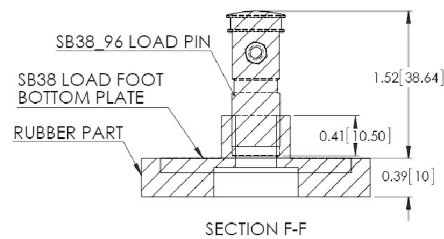

The LF series load feet is a self aligning rubber foot, combining excellent load introduction.

01. SB38-LF : SB38 LOAD FOOT

Dimensions :

Material Construction : Natural Rubber, Plated Steel

02. RB14-LF : RB14 LOAD FOOT

Dimensions :

Material Construction : Natural Rubber, Plated Steel