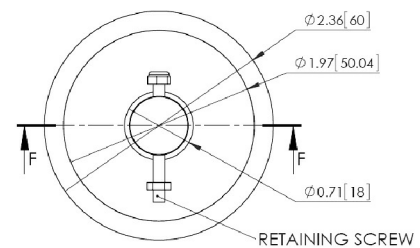

The LF series load feet is a self aligning rubber foot, combining excellent load introduction.

01. SB38-LF : SB38 LOAD FOOT

Dimensions :

Material Construction : Natural Rubber, Plated Steel

02. RB14-LF : RB14 LOAD FOOT

Dimensions :

Material Construction : Natural Rubber, Plated Steel