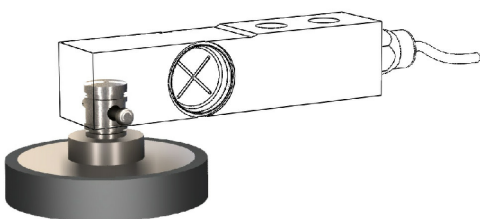

The LF series load feet is a self aligning rubber foot, combining excellent load introduction.

01. SB38-LF : SB38 LOAD FOOT

Dimensions :

Material Construction : Natural Rubber, Plated Steel

02. RB14-LF : RB14 LOAD FOOT

Dimensions :

Material Construction : Natural Rubber, Plated Steel