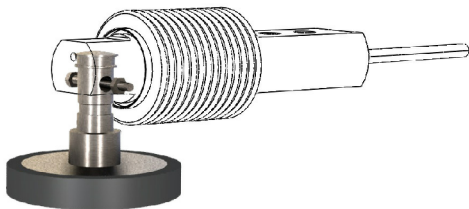

The LF series load feet is a self aligning rubber foot, combining excellent load introduction.

01. SB38-LF : SB38 LOAD FOOT

Dimensions :

Material Construction : Natural Rubber, Plated Steel

02. RB14-LF : RB14 LOAD FOOT

Dimensions :

Material Construction : Natural Rubber, Plated Steel