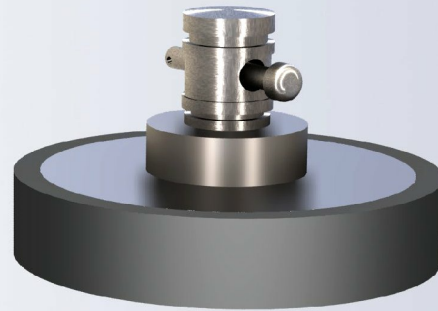

The LF series load feet is a self aligning rubber foot, combining excellent load introduction.

01. SB38-LF : SB38 LOAD FOOT

Dimensions :

Material Construction : Natural Rubber, Plated Steel

02. RB14-LF : RB14 LOAD FOOT

Dimensions :

Material Construction : Natural Rubber, Plated Steel